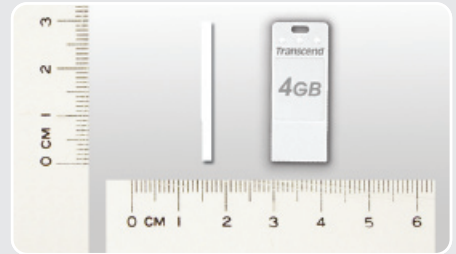

## Key Benefits

Ultra-compact dimensions – only 2.4mm thick

5-drive slim carrying case and color-coded labels

Easily attaches to mobile phones or keychains

Plugs directly into USB port

Powerful software tools